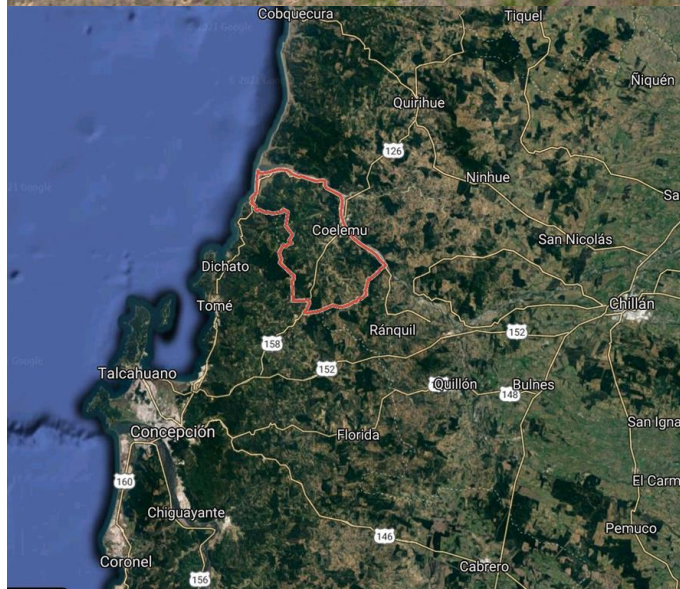

$448,000,000 - 00 Cruce A 45, Other

MLS® #40378481

$448,000,000

0 Bedroom, 0.00 Bathroom,
Country Homes/Acreage on 5,535 Acres

NA, Other, Other

Incredible precious metals mine located in Coelemu Regi3n de 4uble, Chile (NUEVA ESPERANZA). Core samples are available upon request. The precious metals industry is one of the most important markets in the world. Serving the needs to ensure innovation in emerging technologies. These minerals have become indispensable for the development of new technologies marked by cybernetic applications, growing development of the artificial intelligence, new materials for war devices by the military-industrial complex and space programs of the imperialist powers, such as alloys for the fuselage of aircraft and space vehicles, or missile guides and unmanned aircraft (drones). Some civil applications include the development of microprocessors, electrical storage devices and digital information, the development of wind, solar, medical vehicles allopathic, smartphones, digital cameras, LED televisions, rechargeable batteries, among others.

Essential Information

MLS® #	40378481
Price	$448,000,000
Bathrooms	0.00
Acres	5,535.00
Type	Country Homes/Acreage
Status	Active